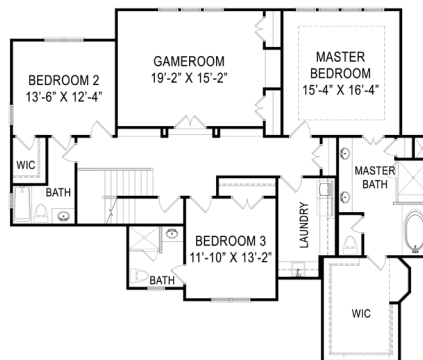

Legacy Custom Homes, Homesite 69 - 3,842 SF
1824 Old Evergreen Drive • Apex, NC 27502

FIRST FLOOR

SECOND FLOOR

THIRD FLOOR