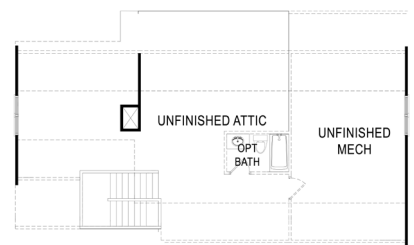

Legacy Custom Homes, Homesite 69 - 3,842 SF
1824 Old Evergreen Drive • Apex, NC 27502

FIRST FLOOR

SECOND FLOOR

THIRD FLOOR