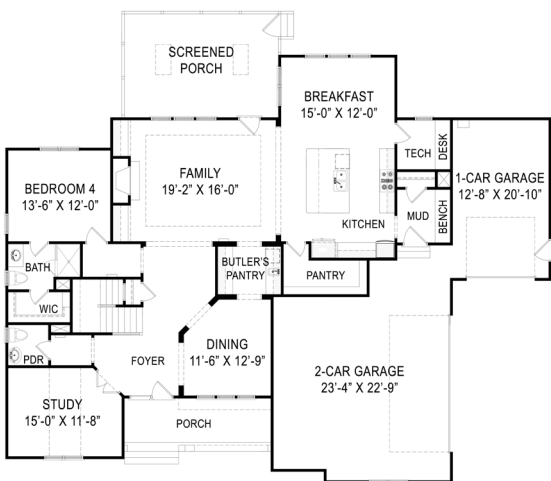

Legacy Custom Homes, Homesite 69 - 3,842 SF
1824 Old Evergreen Drive • Apex, NC 27502

FIRST FLOOR

SECOND FLOOR

THIRD FLOOR