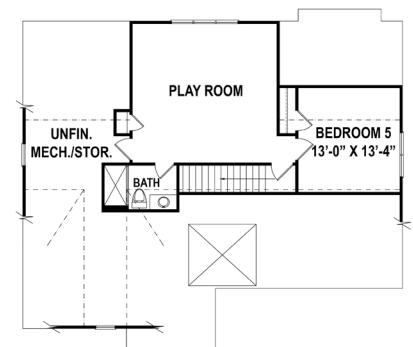

Future Homes by Jim Thompson, Homesite 82 - 4,087 SF
3189 Mantle Ridge Drive • Apex, NC 27502

FIRST FLOOR

SECOND FLOOR

THIRD FLOOR