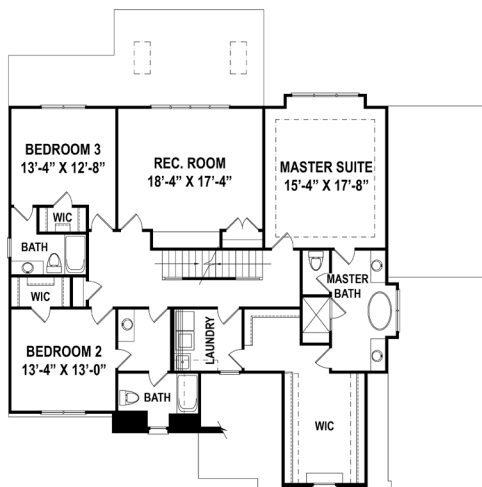

Future Homes by Jim Thompson, Homesite 82 - 4,087 SF
3189 Mantle Ridge Drive • Apex, NC 27502

FIRST FLOOR

SECOND FLOOR

THIRD FLOOR