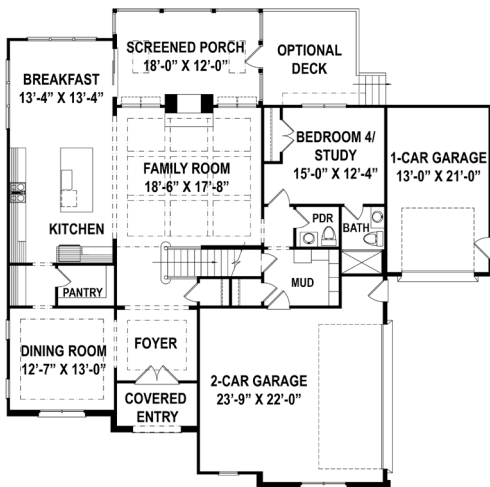

Future Homes by Jim Thompson, Homesite 82 - 4,087 SF
3189 Mantle Ridge Drive • Apex, NC 27502

FIRST FLOOR

SECOND FLOOR

THIRD FLOOR