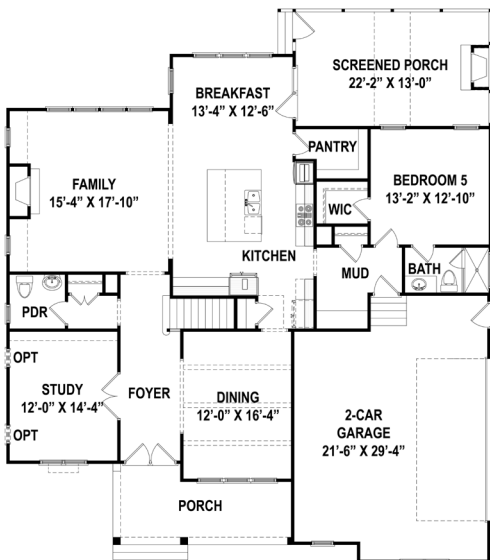

Hayes Barton Homes, Homesite 81 - 4,012 SF
1825 Elderbank Drive • Apex, NC 27502

FIRST FLOOR

SECOND FLOOR

THIRD FLOOR