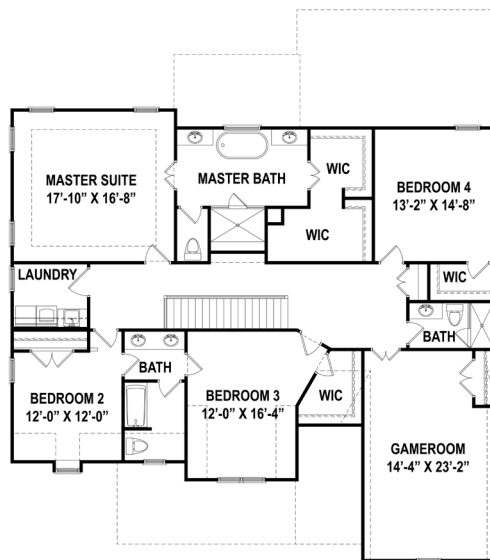

Hayes Barton Homes, Homesite 81 - 4,012 SF
1825 Elderbank Drive • Apex, NC 27502

FIRST FLOOR

SECOND FLOOR

THIRD FLOOR