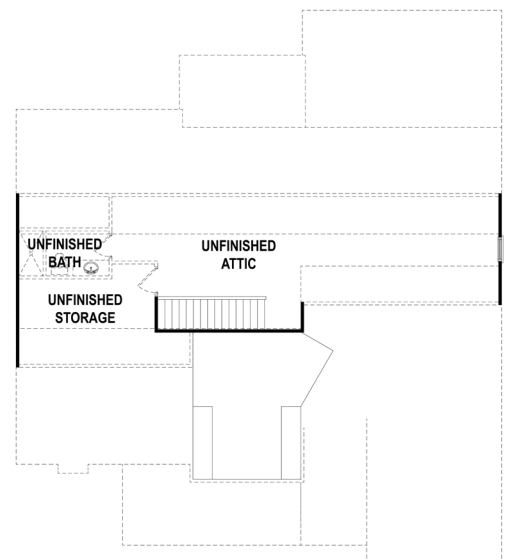

Hayes Barton Homes, Homesite 81 - 4,012 SF
1825 Elderbank Drive • Apex, NC 27502

FIRST FLOOR

SECOND FLOOR

THIRD FLOOR