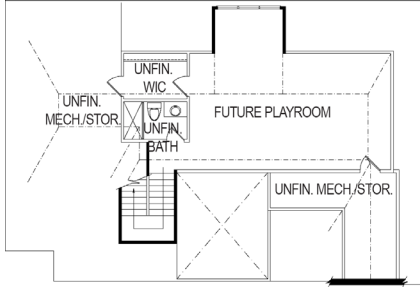

Future Homes by Jim Thompson, Homesite 102 - 3,923 SF
1860 Elderbank Drive • Apex, NC 27502

FIRST FLOOR

SECOND FLOOR

THIRD FLOOR