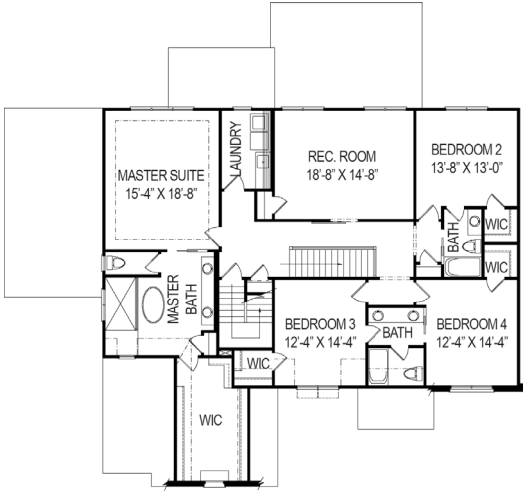

Future Homes by Jim Thompson, Homesite 102 - 3,923 SF
1860 Elderbank Drive • Apex, NC 27502

FIRST FLOOR

SECOND FLOOR

THIRD FLOOR