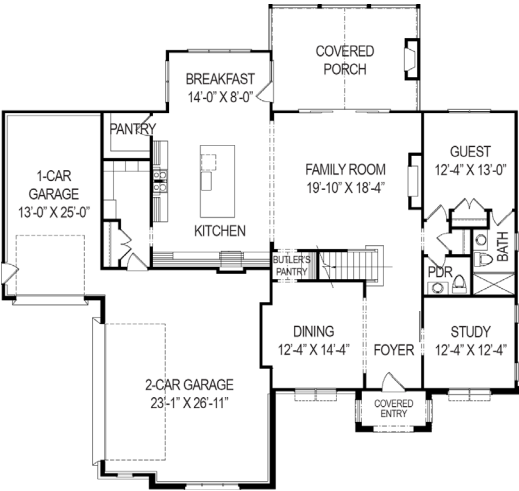

Future Homes by Jim Thompson, Homesite 102 - 3,923 SF
1860 Elderbank Drive • Apex, NC 27502

FIRST FLOOR

SECOND FLOOR

THIRD FLOOR